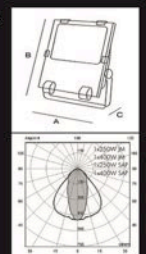

€ 139,00

Must there be light!

LED Floodlight IP65
BR-FL-60W-01
RGB LED light
AC 100V-240V
60w RGB
Black Housing